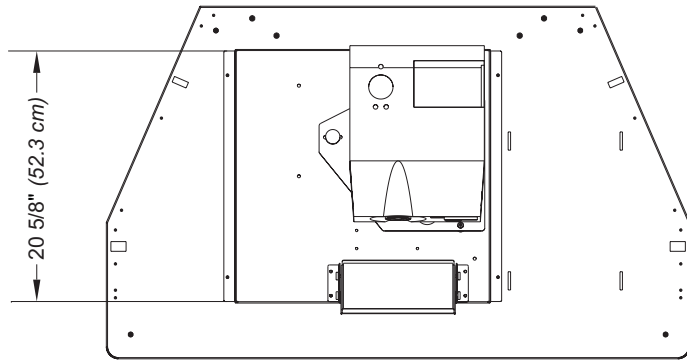

Rear Projection SMART Board 3000i

Space Available Under Projector Platform

All dimensions given in inches (centimeters).
All dimensions +/- 1/8" (0.3 cm).

Dimensions are subject to change without notice.

Front to Back Dimension of Projector Platform

Space for
Rack-Mount
Equipment
(6 Units Maximum)