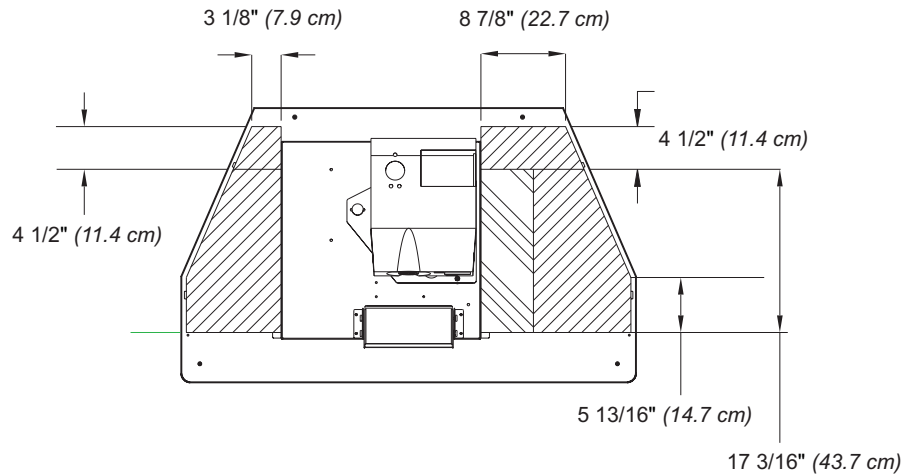

# Rear Projection SMART Board 3000i Cabinet Interior Space Dimensions

All dimensions given in inches (centimeters).  
All dimensions +/- 1/8" (0.3 cm).

Dimensions are subject to change without notice.

Speaker Panel  
Bottom Edge  
Reference Line

Other  
Available  
Space

Rack-Mount Option

PC Installation  
Area

Speaker Panel Bottom Edge  
(Objects Above This Line  
Will Not Be Seen When  
Doors Are Open)