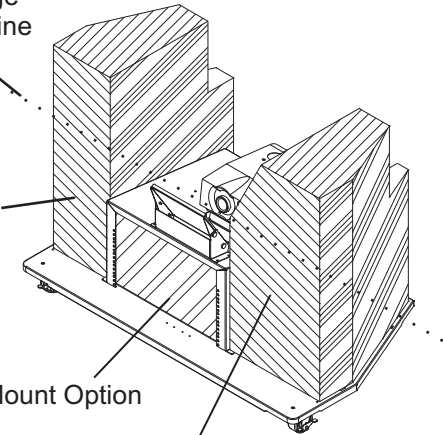

# Rear Projection SMART Board 3000i Cabinet Interior Space Dimensions

All dimensions given in inches (centimeters).  
All dimensions +/- 1/8" (0.3 cm).

Dimensions are subject to change without notice.

Speaker Panel  
Bottom Edge  
Reference Line

Other  
Available  
Space

Rack-Mount Option

PC Installation  
Area

Speaker Panel Bottom Edge  
(Objects Above This Line  
Will Not Be Seen When  
Doors Are Open)