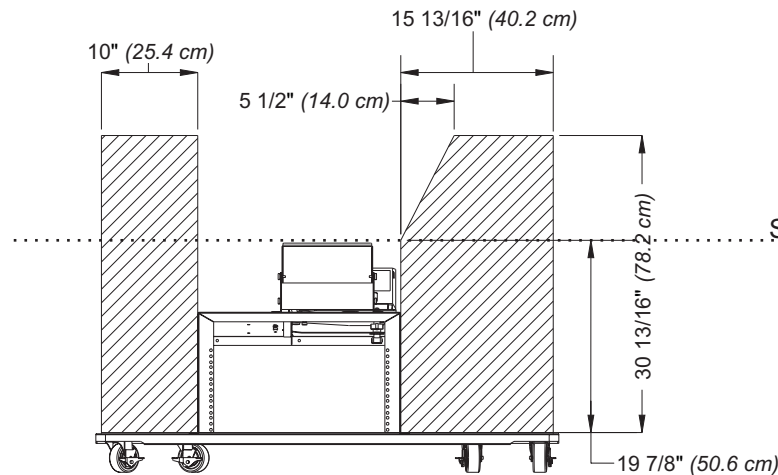

# Rear Projection SMART Board 3000i Cabinet Interior Space Dimensions

All dimensions given in inches (centimeters).  
All dimensions +/- 1/8" (0.3 cm).

Dimensions are subject to change without notice.

Speaker Panel  
Bottom Edge  
Reference Line

Other  
Available  
Space

Rack-Mount Option

PC Installation  
Area

Speaker Panel Bottom Edge  
(Objects Above This Line  
Will Not Be Seen When  
Doors Are Open)