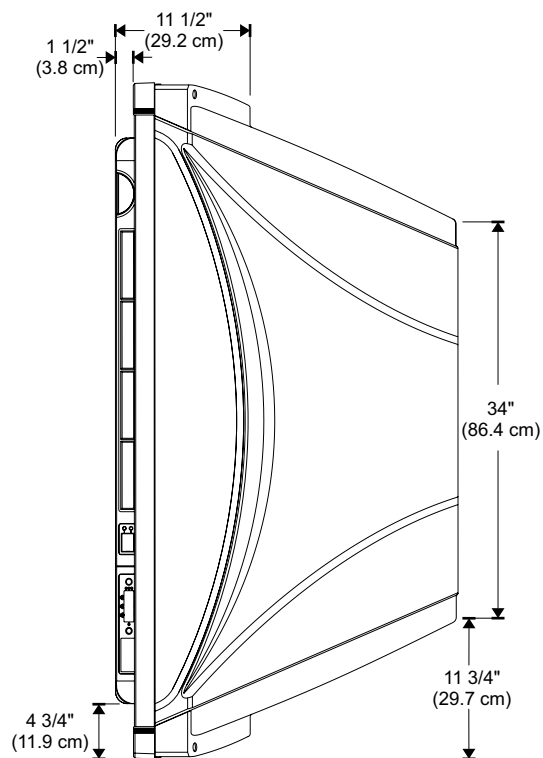

Rear Projection SMART Board™ 3000i

Front View

Top View

Side View