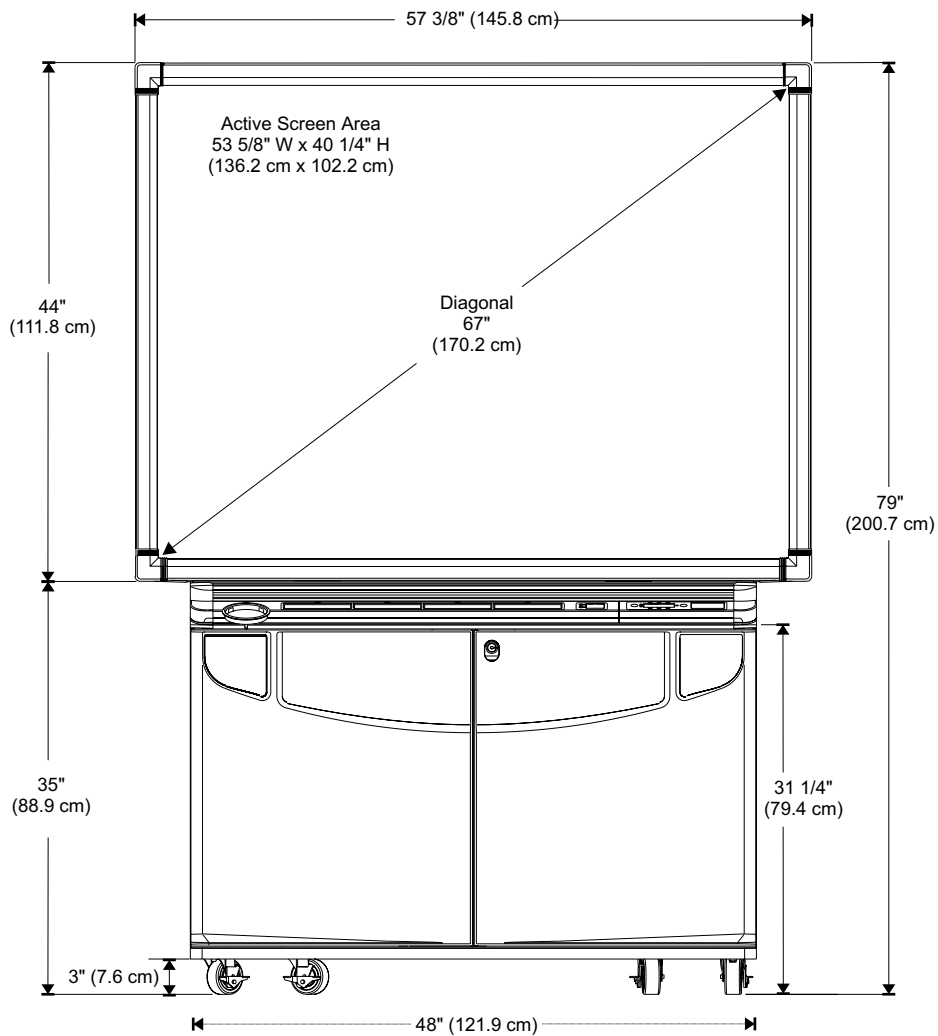

Rear Projection SMART Board™ 3000i

Front View

Top View

Side View