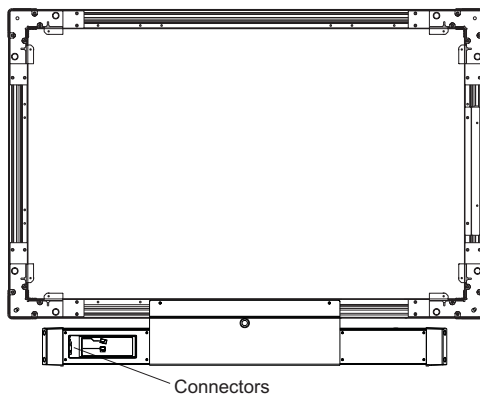

## PS242b for Sony PFM-42B1

**Front View**

**Side View**

**Top View**

**Back View**

**Mounting View**

NOTE: All dimensions are +/- 1/8" (3.2 mm).