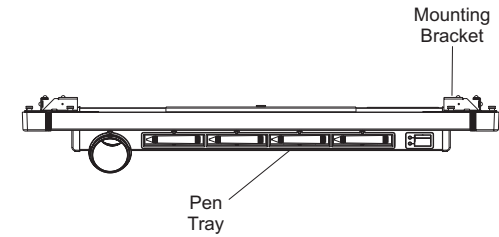

## PS242b for Sony PFM-42B1

**Front View**

**Side View**

**Top View**

**Back View**

**Mounting View**

NOTE: All dimensions are +/- 1/8" (3.2 mm).