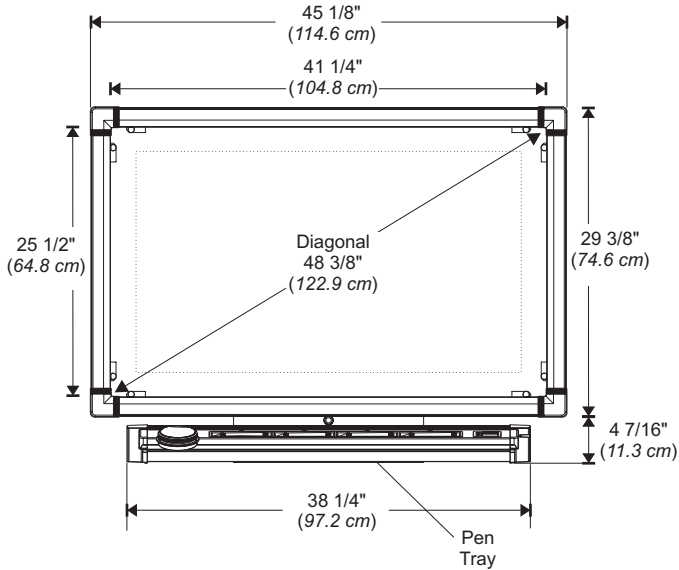

## PS242b for Sony PFM-42B1

**Front View**

**Side View**

**Top View**

**Back View**

**Mounting View**

NOTE: All dimensions are +/- 1/8" (3.2 mm).