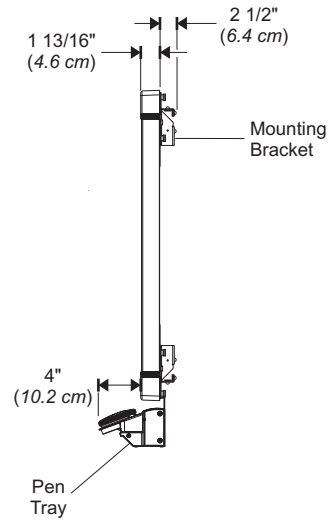

## PS242b for Sony PFM-42B1

**Front View**

**Side View**

**Top View**

**Back View**

**Mounting View**

NOTE: All dimensions are +/- 1/8" (3.2 mm).