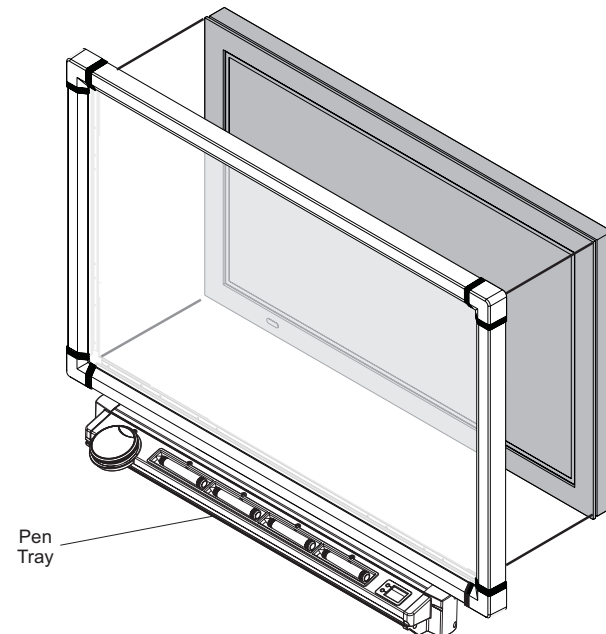

## PS242b for Sony PFM-42B1

**Front View**

**Side View**

**Top View**

**Back View**

**Mounting View**

NOTE: All dimensions are +/- 1/8" (3.2 mm).