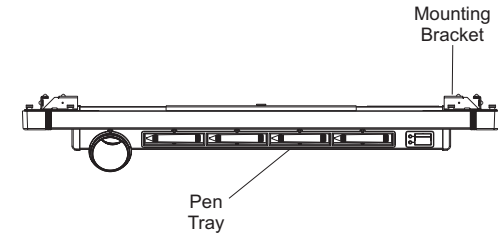

SMART Matisse™ PS242 for Sony PFM-500, 510 Series

Front View

Side View

Top View

Back View

Mounting View