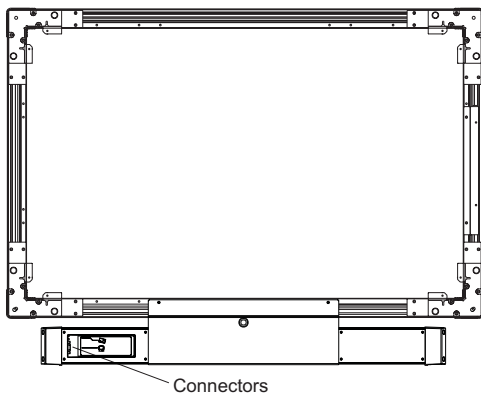

SMART Matisse™ PS242 for Sony PFM-500, 510 Series

Front View

Side View

Top View

Back View

Mounting View