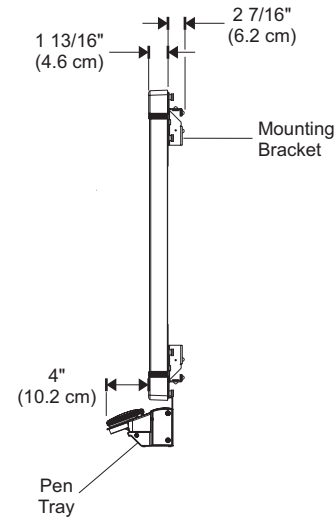

SMART Matisse™ PS242 for Sony PFM-500, 510 Series

Front View

Side View

Top View

Back View

Mounting View