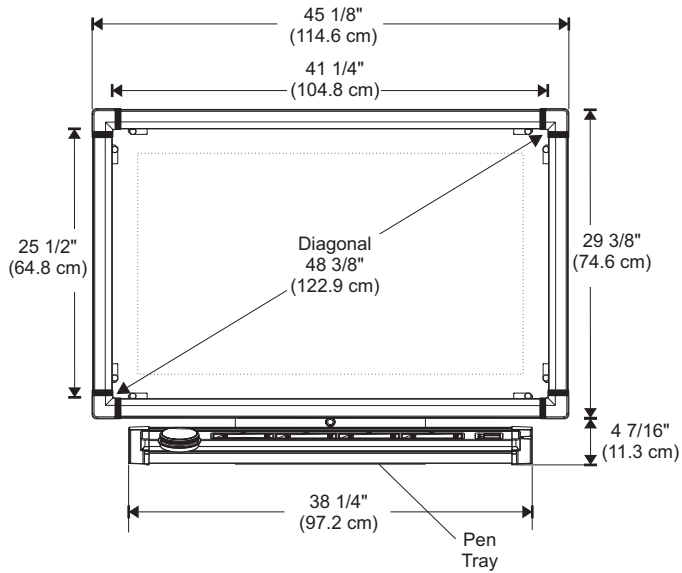

SMART Matisse™ PS242 for Sony PFM-500, 510 Series

Front View

Side View

Top View

Back View

Mounting View