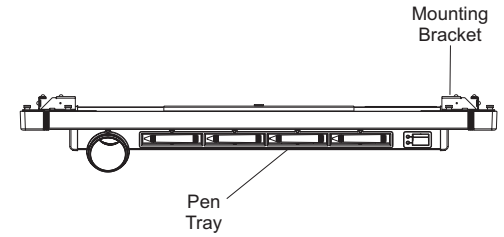

## PN242 for NEC PlasmaSync 4200W, 4205W, 4210W

**Front View**

**Side View**

**Top View**

**Back View**

**Mounting View**

NOTE: All dimensions are +/- 1/8" (+/- 3.2 mm).