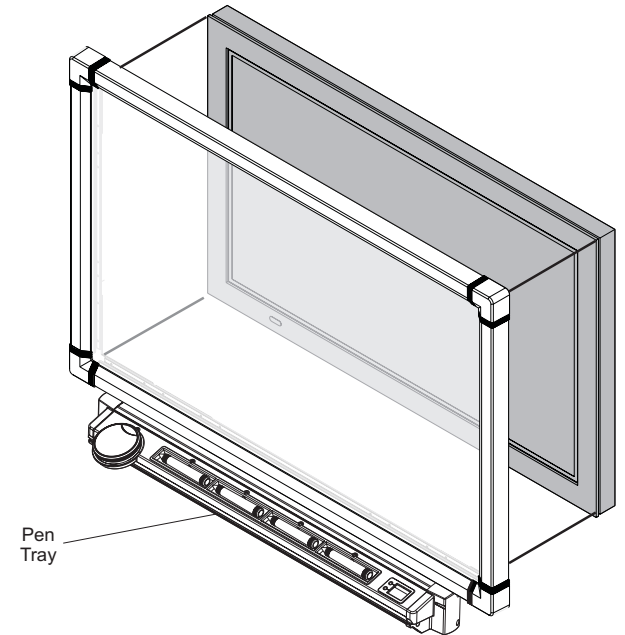

## PN242 for NEC PlasmaSync 4200W, 4205W, 4210W

**Front View**

**Side View**

**Top View**

**Back View**

**Mounting View**

NOTE: All dimensions are +/- 1/8" (+/- 3.2 mm).