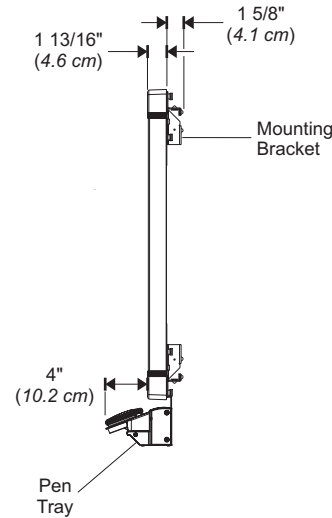

## PN242 for NEC PlasmaSync 4200W, 4205W, 4210W

**Front View**

**Side View**

**Top View**

**Back View**

**Mounting View**

NOTE: All dimensions are +/- 1/8" (+/- 3.2 mm).