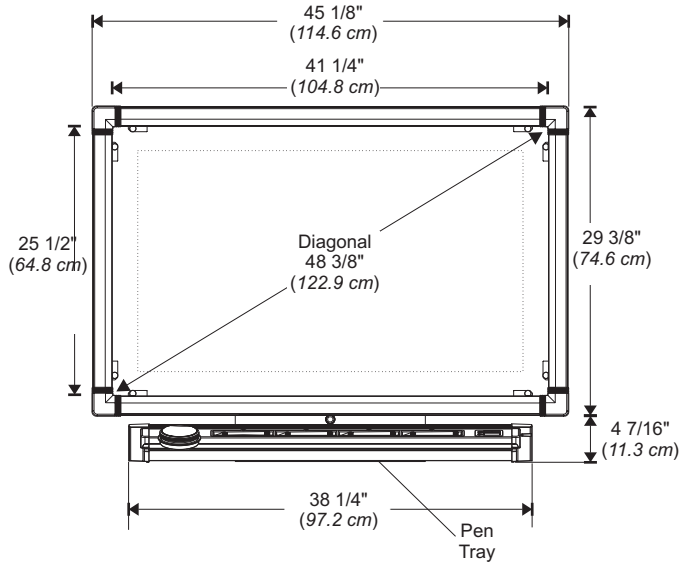

## PN242 for NEC PlasmaSync 4200W, 4205W, 4210W

**Front View**

**Side View**

**Top View**

**Back View**

**Mounting View**

NOTE: All dimensions are +/- 1/8" (+/- 3.2 mm).