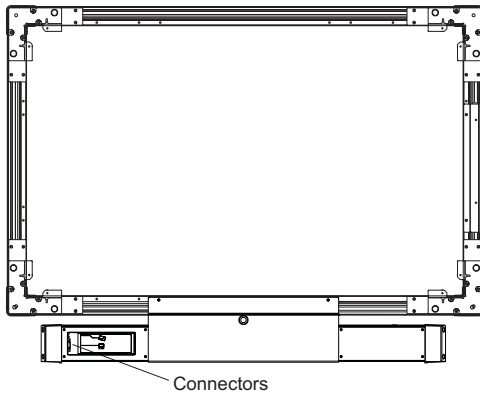

## PN242 for NEC PlasmaSync 4200W, 4205W, 4210W

**Front View**

**Side View**

**Top View**

**Back View**

**Mounting View**

NOTE: All dimensions are +/- 1/8" (+/- 3.2 mm).