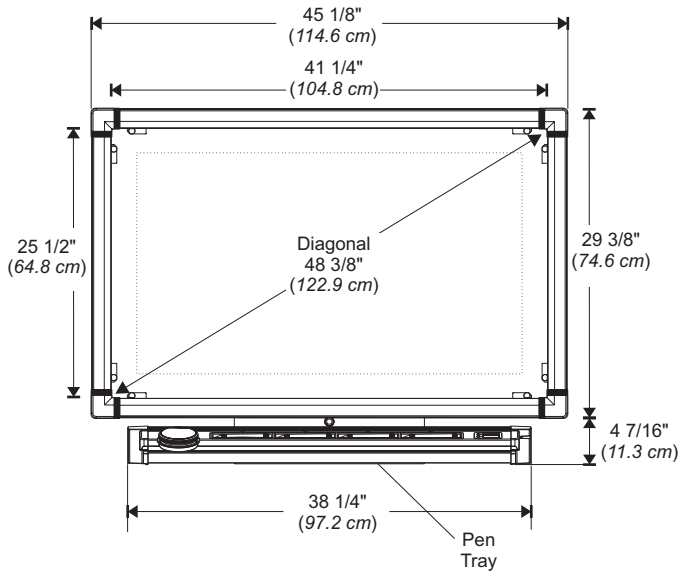

SMART Board for Plasma Displays™

PA242b for Panasonic TH-42PWD3U

Front View

Side View

Top View

Back View

Mounting View

NOTE: All dimensions are +/- 1/8" (3.2 mm).