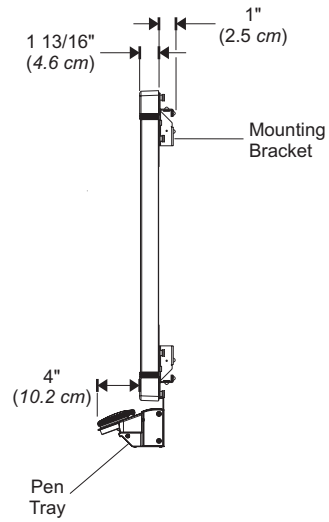

SMART Board for Plasma Displays™

PA242b for Panasonic TH-42PWD3U

Front View

Side View

Top View

Back View

Mounting View

NOTE: All dimensions are +/- 1/8" (3.2 mm).