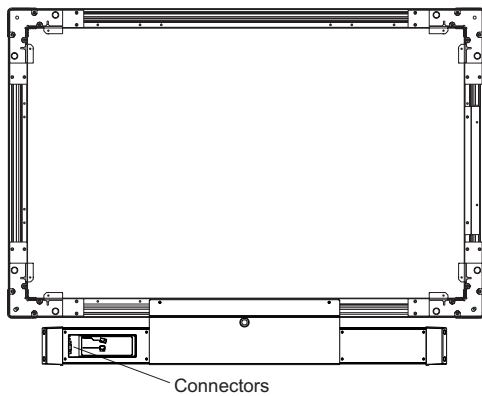

SMART Board for Plasma Displays™

PA242b for Panasonic TH-42PWD3U

Front View

Side View

Top View

Back View

Mounting View

NOTE: All dimensions are +/- 1/8" (3.2 mm).