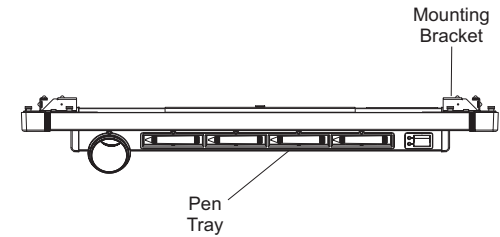

SMART Board for Plasma Displays™

PA242b for Panasonic TH-42PWD3U

Front View

Side View

Top View

Back View

Mounting View

NOTE: All dimensions are +/- 1/8" (3.2 mm).