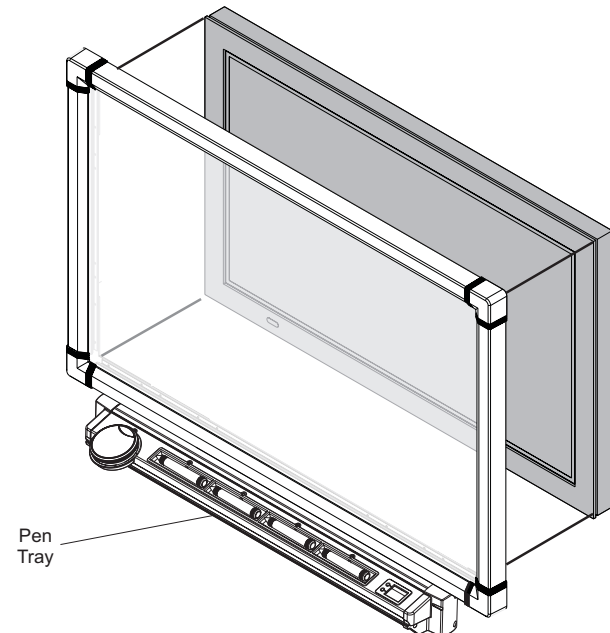

SMART Board for Plasma Displays™

PA242b for Panasonic TH-42PWD3U

Front View

Side View

Top View

Back View

Mounting View

NOTE: All dimensions are +/- 1/8" (3.2 mm).