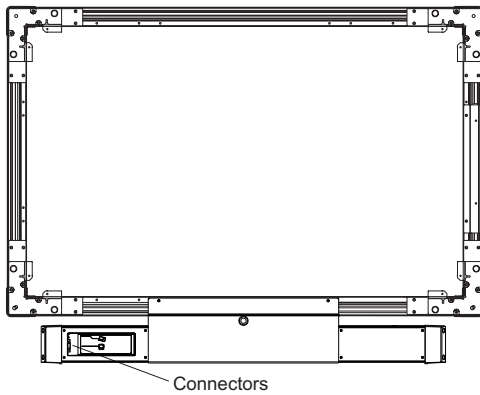

SMART Matisse™ PA242 for Panasonic PT-42P1

Front View

Side View

Top View

Back View

Mounting View