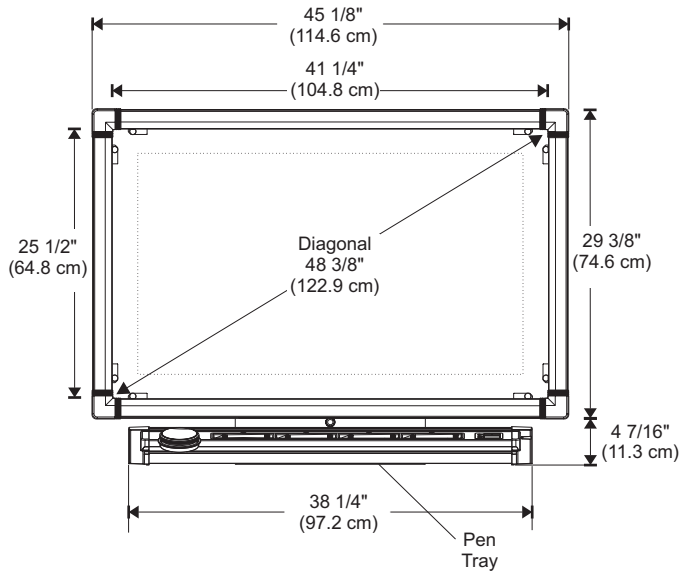

SMART Matisse™ PA242 for Panasonic PT-42P1

Front View

Side View

Top View

Back View

Mounting View