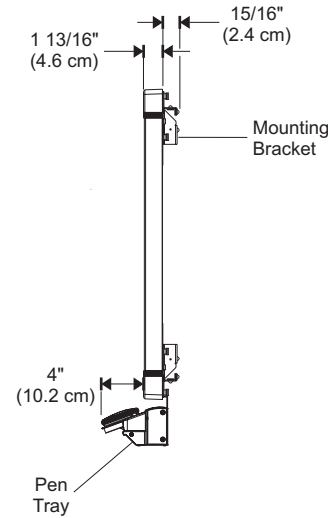

SMART Matisse™ PA242 for Panasonic PT-42P1

Front View

Side View

Top View

Back View

Mounting View